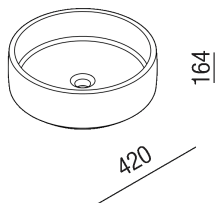

Over countertop washbasin h 16,4 cm
Designer: Patricia Urquiola, 2022

Materials: Marble, Lava stone

Measurements

Finishes

-  Marble
White Carrara
-  Marble
Black Marquina
-  Marble
Grey Carnico
-  Marble
Green Alpi
-  Marble
Dark Emperador
-  Marble
Petit Granit
-  Marble
Travertine
-  Lava stone
Pietra Lavica

Height:	16.4 cm	6" 29/64 inches
Diameter:	42 cm	16" 21/32 inches
Weight:	23 kg	50 lbs
Packaging:	48 x 48 x 22 cm	18" 7/8 x 18" 7/8 x 8" 5/8 inches
Total weight:	25 kg	55 lbs

Description

Round, recooked lava stone countertop washbasin available in two sizes, without a hole for the tap and with free drainage. The washbasin is complete with a drain with a cap in the same finish as the washbasin.

Main dimensions